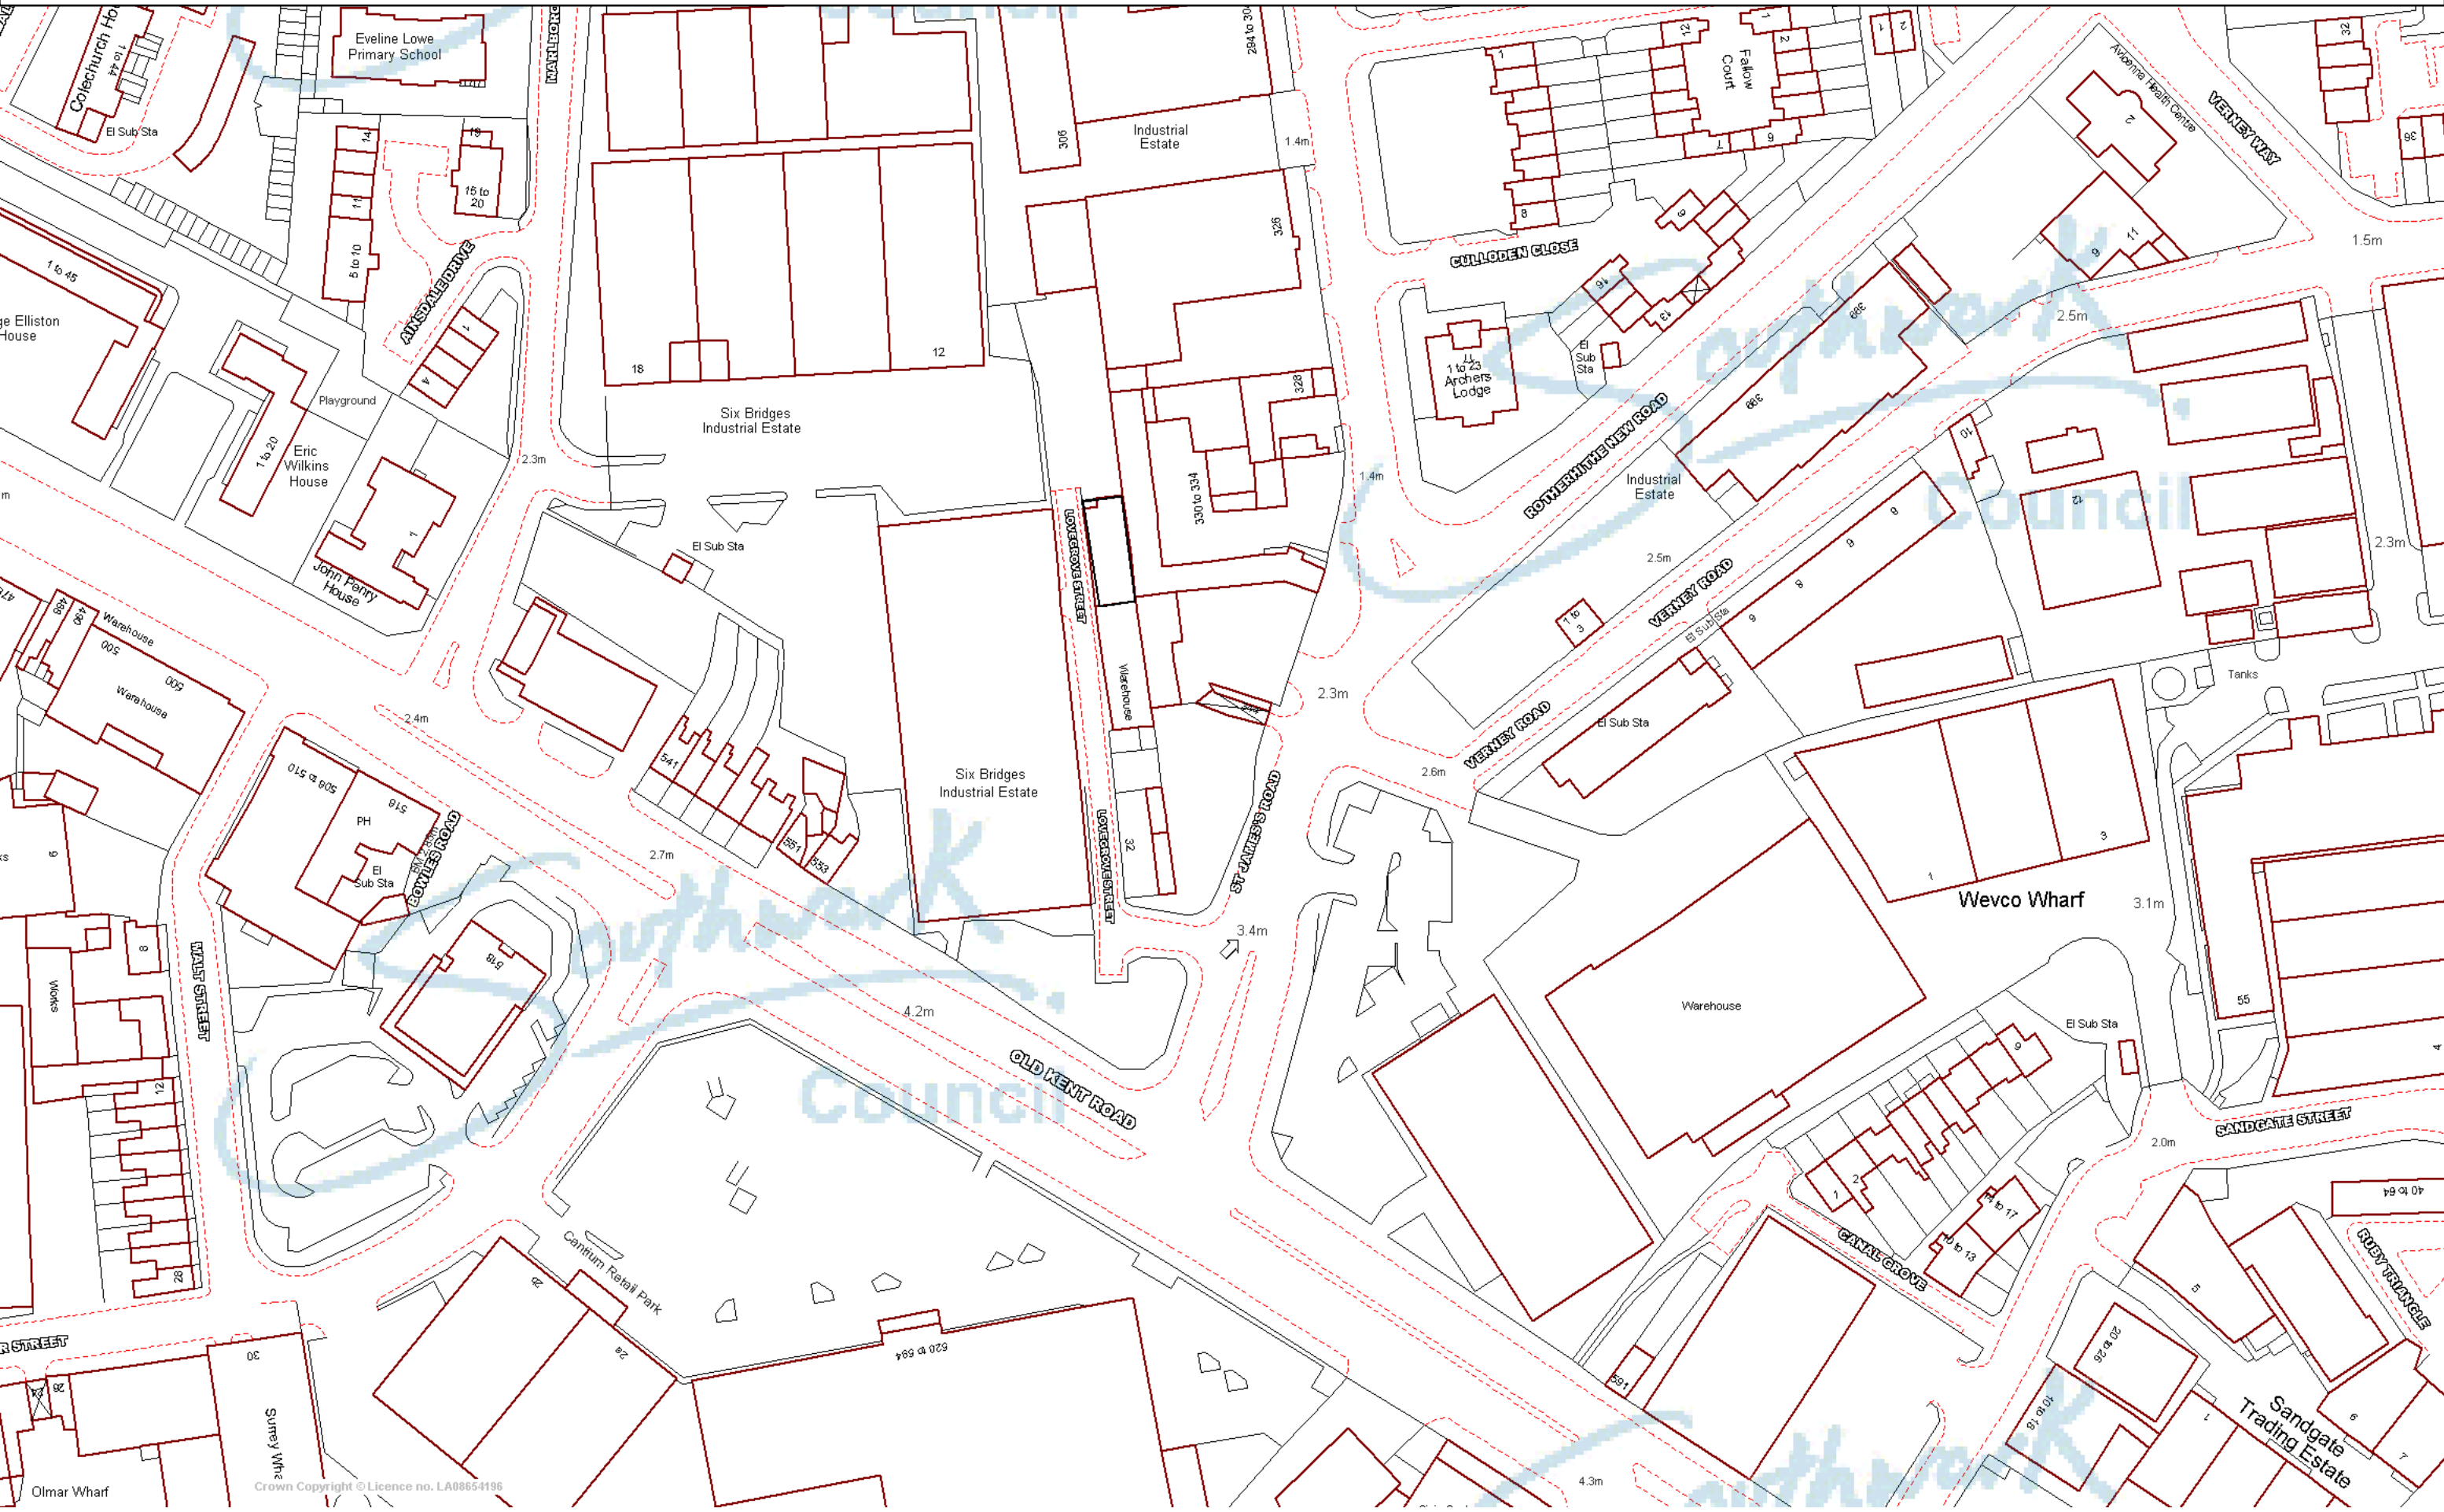

Land on East Side of Lovegrove Street

© Crown Copyright All rights reserved. London Borough of Southwark.
License LA08654196 2003

This site plan supplied by the London Borough of Southwark is for Planning and Building Control purposes only.

Date 25/11/2004
Scale 1/1250

Southwark Council